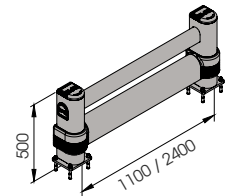

LM/1 LINK

DIFFERENT SIZES ON REQUEST

M12 GALVANISED STEEL

LM/1 LINK RACK END
1100x500
2400x500

Length 1.100 / 2.400 mm
Packing unpacked on pallet
Colour B M

Equipped with accessories

LM / 1 LINK 2000x500 MODULAR