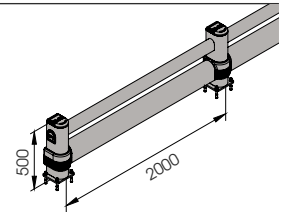

Packing unpacked on pallet
Colour ☐ B ☒ M